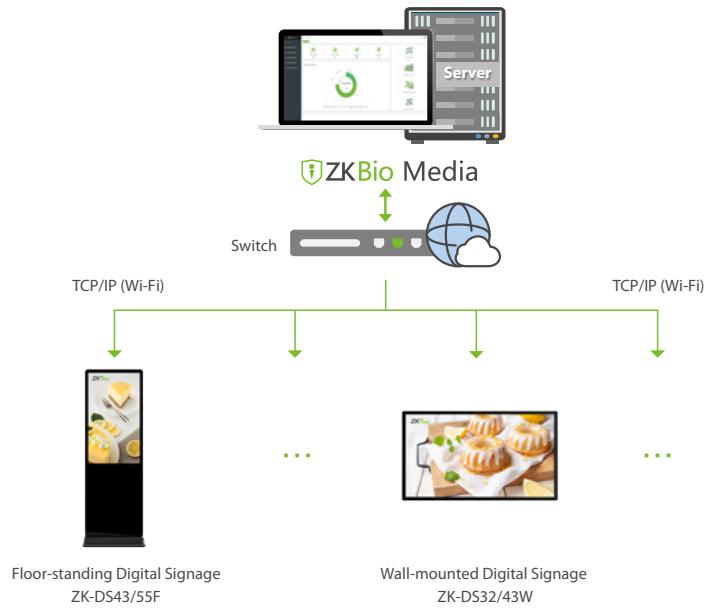

Configuration